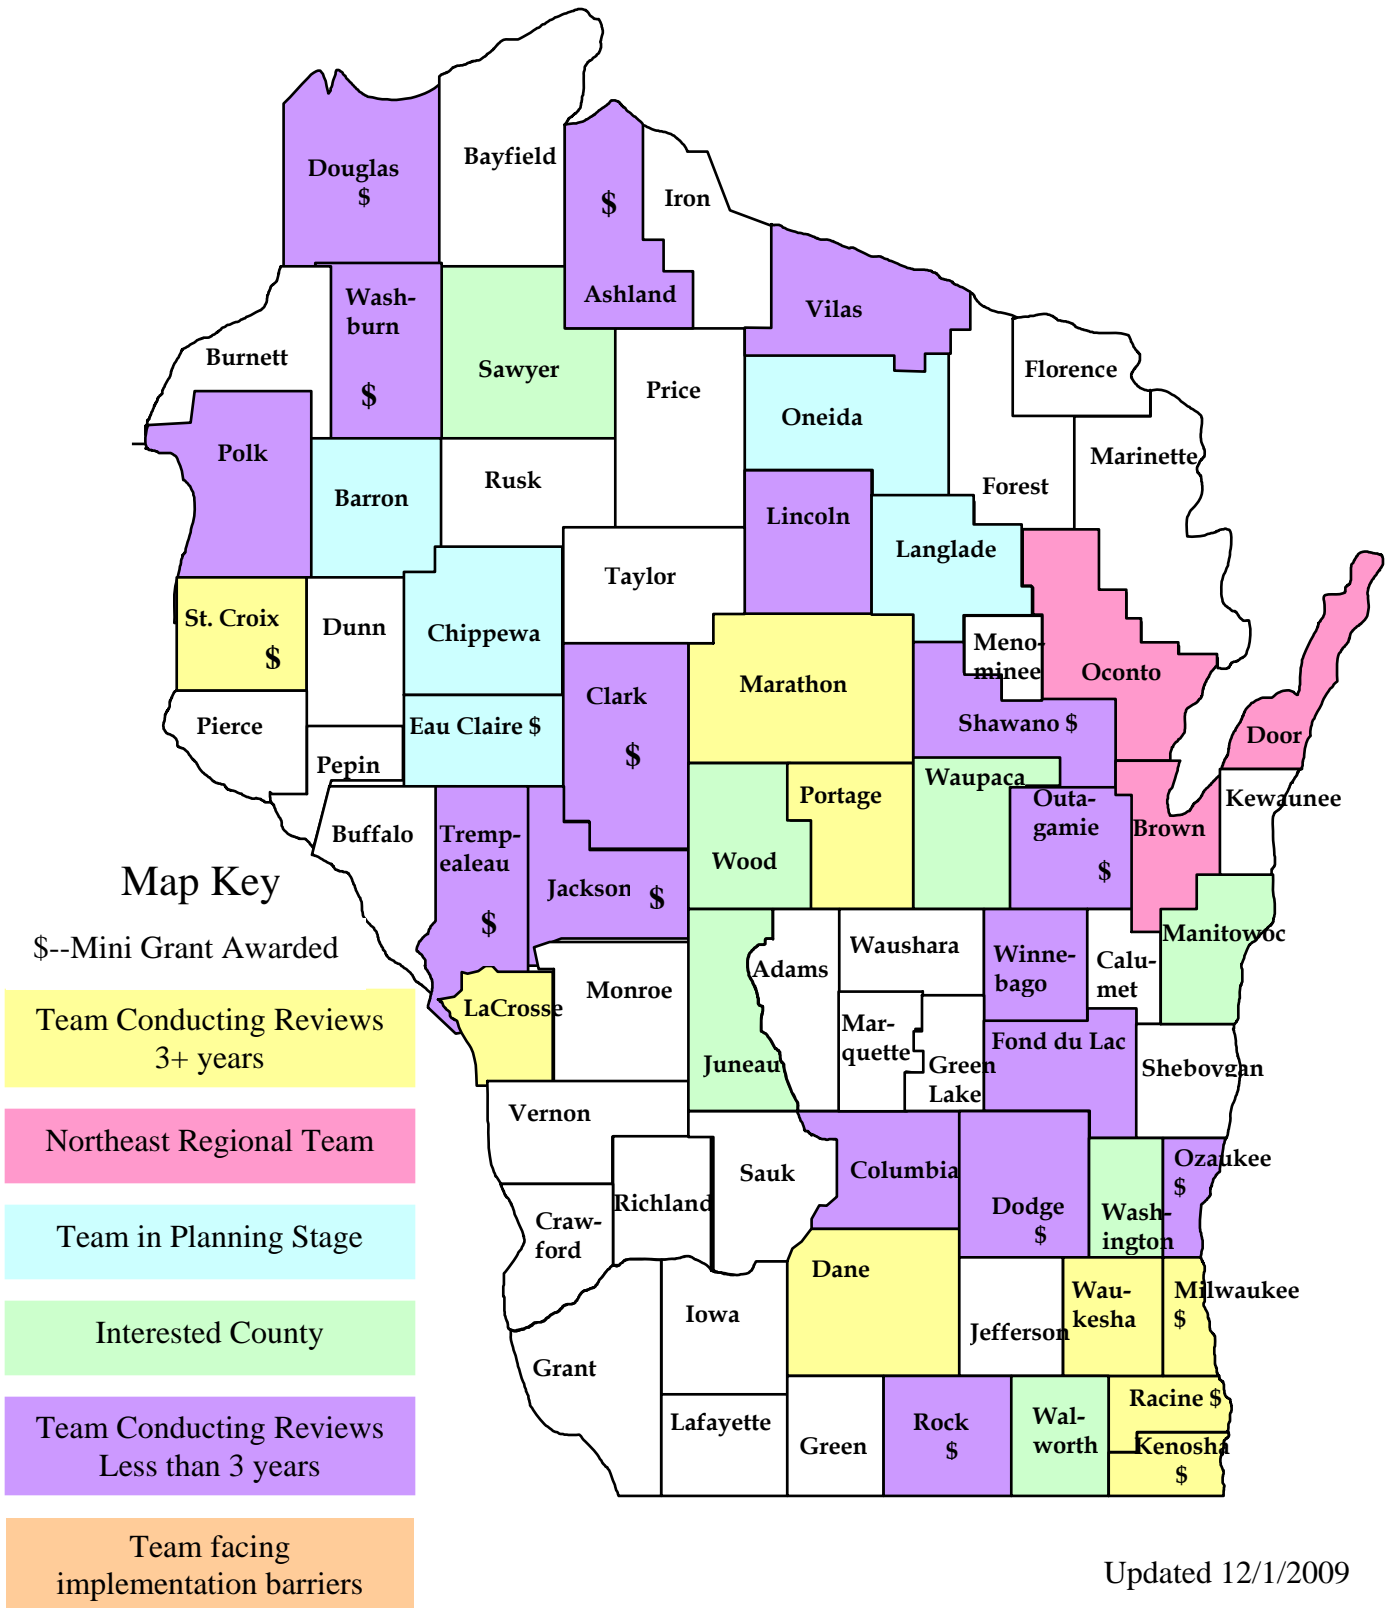

# Wisconsin Child Death Review Program Local Teams

Updated 12/1/2009